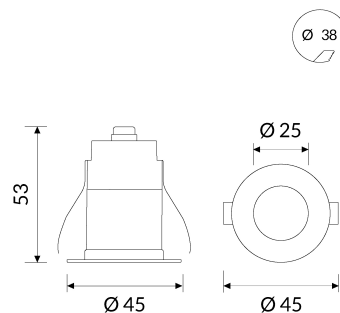

HALL LED DEEP Mini

Miniaturized downlight for spot lighting. CRI>90

CODE		FLUX	SIZE	CERTIFICATIONS
38VM3K436	3W 36° 4000K	178lm	Ø 45mm	    

Optic

Polycarbonate lens
CUT OFF > 60°.

Body

Aluminium body with epoxy powder coating.