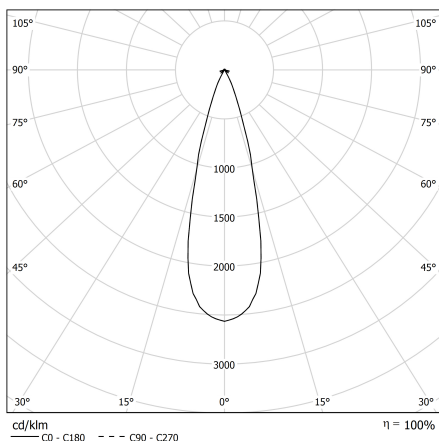

HALL LED DEEP Mini

Miniaturized downlight for spot lighting. CRI>90

CODE		FLUX	SIZE	CERTIFICATIONS
38VM3K436	3W 36° 4000K	178lm	Ø 45mm	    

Optic

Polycarbonate lens
CUT OFF > 60°.

Body

Aluminium body with epoxy powder coating.